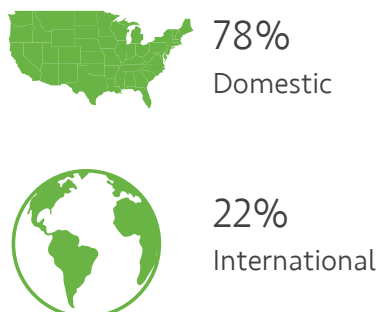

REACH OVER 630,000 PROSPECTIVE STUDENTS ACTIVELY SEARCHING FOR GRADUATE PROGRAMS EACH MONTH

- **HIGH USER INTENT TRAFFIC:** Comprised of organic search and high performing market sources
- **PRIME SEARCH ENGINE VISIBILITY:** GradSchools.com ranks on page 1 of major search engines for over 23,000 graduate-related key words
- **LARGE UNIQUE USER BASE:** Over 630,000 unique visitors per month
- **A GROWING POOL OF NEW PROSPECTS:** 79% of visitors to the site are fresh eyes seeking graduate opportunities
- **LOW BOUNCE RATES:** Attract engaged prospects who are strongly considering graduate opportunities prior to requesting information

For over a decade, our certified marketing experts have generated hundreds of thousands of student prospects annually, and over 12,000 new enrollments per year for over 900 institutions across the globe.

GRADSCHOOLS.COM STUDENTS AT A GLANCE

GENDER

TRAFFIC

AGE GROUPS

DEGREES